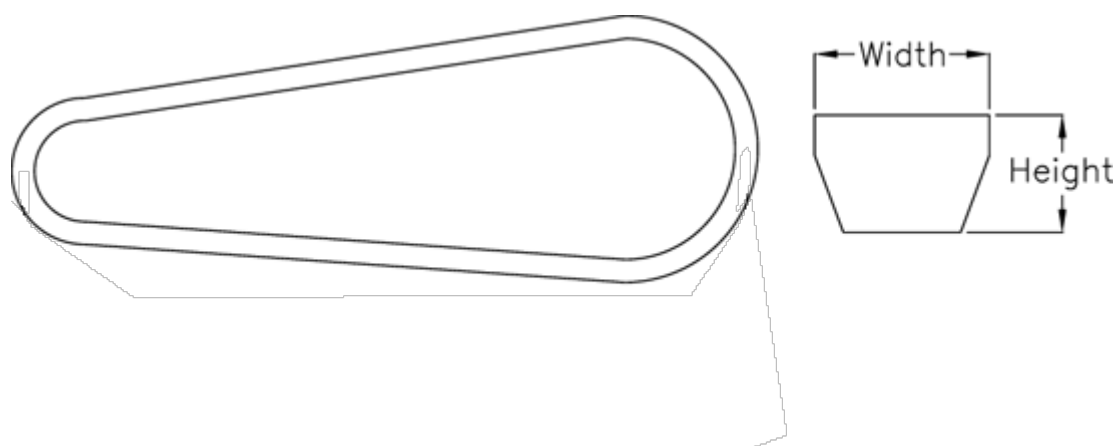

Data Sheet

Article number: 601962760100
Description: Gates V-belt SPC 10000 Ld 10000
DELTA NARROW

Measures

| | |
|----------------|-------|
| Datum length = | 10000 |
| Height = | 18 |
| Width = | 22 |